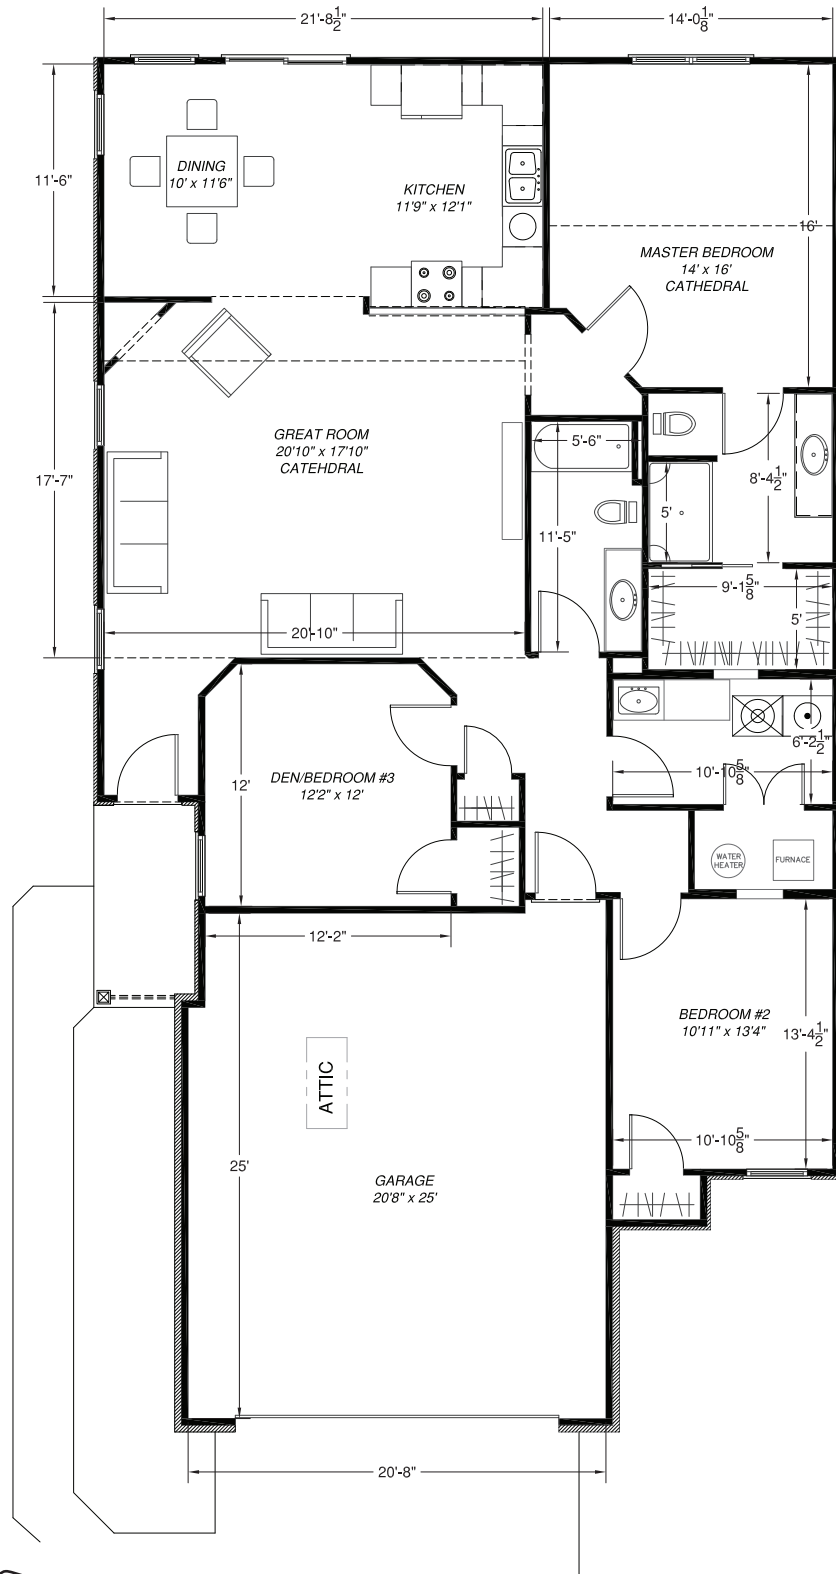

## 951 Winter Ridge - Townhome

SQUARE FOOTAGE:  
HOUSE: 1,690

937.498.8000  
CraleBuilders.com

3486 State Route 29  
Sidney, OH 45365  
info@cralebuilders.com